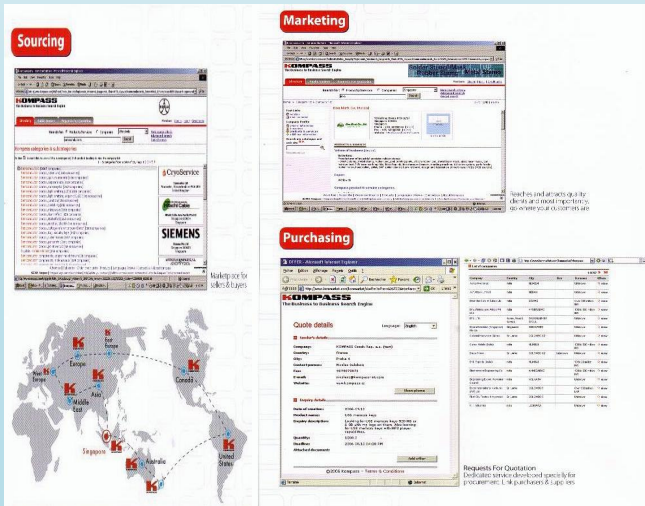

# KOMPASS SEARCH ENGINE PRESENTATION & HANDS-ON SESSION

[[ Managing Strategic Procurement through Dynamic E-Sourcing Portal ]]

Kompass is the world's leading business-to-business information provider since 1944. With offices presence in 66 countries worldwide, Kompass has **2.3M** companies referenced by **57,000** product & service description keywords in 25 languages, **860,000** trade names and **4.6M** executive names.

### Why You Should Attend:

- ▶ Opening the gateway to global source at the comfort of your work station with your given free user id and password.
- ▶ Providing you with e-sourcing tools and request for quotation (RFQ) through KOMPASS world-wide search engine [www.kompass.com](http://www.kompass.com).
- ▶ Discovering useful information on products and services, suppliers and companies worldwide at the core of the KOMPASS Business Information System, a popular B2B Search Engine used both for global sourcing and enhancing company profile.
- ▶ Analysing market sectors for potential business opportunities.